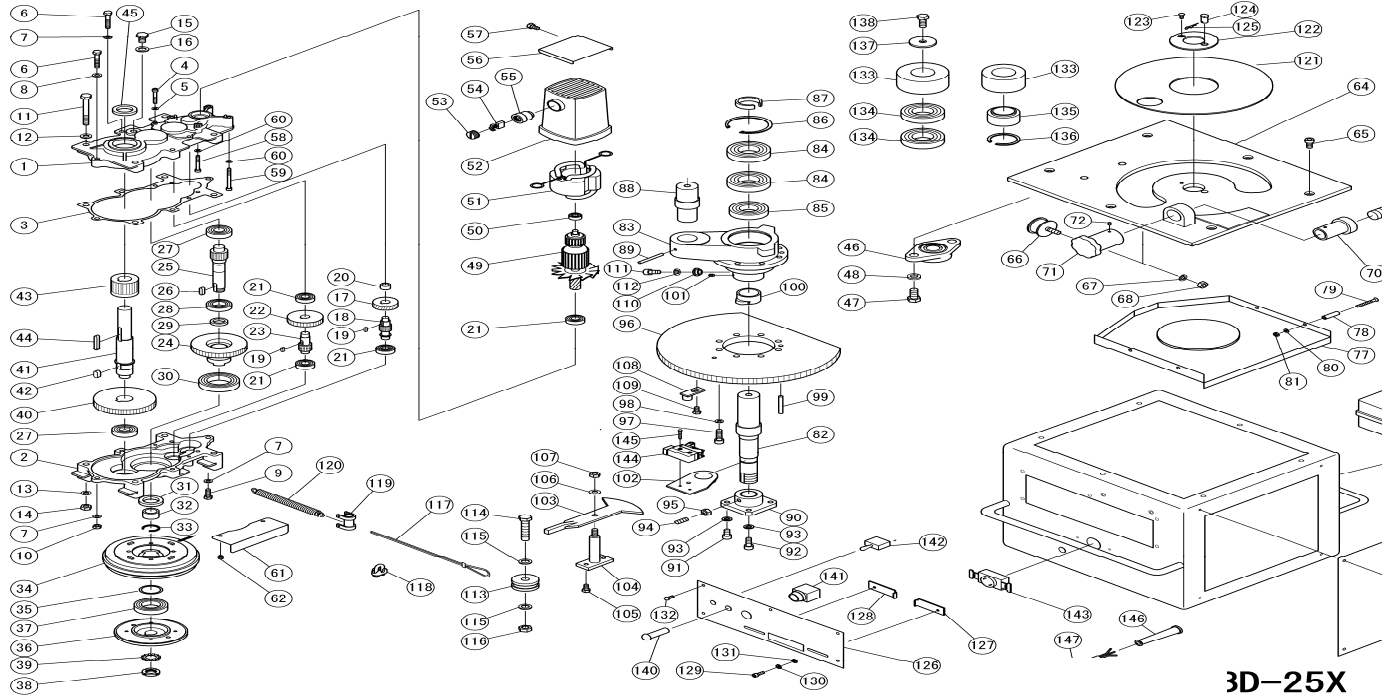

DBD-25H Rebar Bender

25.FEB.2009

3D-25X

Ex-factory, Japan

No.	Part No.	Part Name	Qty	No.	Part No.	Part Name	Qty	No.	Part No.	Part Name	Qty
1	1BR5001	GEAR CASE M	1	57	7B08015	BOLT M8X15 WITH WASHER	1	113	1BR51101	JIB	1
2	1BR5002	GEAR CASE C	1	58	7CB06050	CAP BOLT M6X50	2	114	7B14060	BOLT M14X60	1
3	1BR5203	GEAR CASE PACKING	1	59	7CB06070	CAP BOLT M6X70	2	115	7PW014	PLATE WASHER M14	2
4	7CB06045	CAP BOLT M6X45	2	60	7SW006	SPRING WASHER M6	4	116	7NU014	SELF LOCK NUT M14	1
5	7SW006	SPRING WASHER M6	2	61	1BR5044	CLUTCH COVER	2	117	1BR4206600	WIRE ROPE	1
6	7B08050	BOLT M8X50	3	62	7PB206008	PAN HEAD BOLT M6X8 WWASHER	4	118	1BR5117	WIRE CLIP WITH NUT	1
7	7SW008	SPRING WASHER M8	4	63	1BR1025600	FRAME	1	119	1BR5118	SPRING HANGER	1
8	7PW008	PLATE WASHER M8	1	64	1BR2062800	BASE	1	120	1BR5119	RETURN SPRING	4
9	7B08025	BOLT M8X25	1	65	7CB10020	CAP BOLT M10X20	6	121	1BR4206300	CENTER COVER	1
10	7N008	NUT M8	1	66	1BR5133	DAMPER	1	122	1BR5134	CENTER PLATE	1
11	7B10100	BOLT M10X100	4	67	7SW010	SPRING WASHER M10	1	123	7SB06015	FLAT HEAD BOLT M6X15	1
12	7PW010	PLATE WASHER M10	4	68	7N010	NUT M10	1	124	1BR50782	ROLLER STOPPER	1
13	7SW010	SPRING WASHER M10	4	69	1BR5063	ADJUSTABLE STOPPER	1	125	7SSP10	SNAP PIN SSP-10	1
14	7N010	NUT M10	4	70	1BR5064	ADJUSTABLE NUT	1	126	1BR5050	SWITCH PANEL	1
15	7B12020	BOLT M12X20	1	71	1BR5065	ADJUSTABLE HANDLE	1	127	1BR4206400	ANGLE STOPPER (R)	1
16	7WF12	SEAL WASHER WF12	1	72	7SP05008	SPRING PIN Φ5X8	2	128	1BR4206500	ANGLE STOPPER (L)	1
17	1BR5023	HELICAL GEAR	1	73	1BR3110400	SIDE COVER	2	129	7CB06018	CAP BOLT M6X18	2
18	1BR5025	PINION NO.1	1	74	7PB06010	PAN HEAD BOLT M6X10	8	130	7GW006	TEETHED WASHER M6	2
19	1BR5024	HELICAL GEAR KEY	2	75	7SW006	SPRING WASHER M6	8	131	7PW006	PLATE WASHER M6	2
20	1BR5009	NEEDLE BEARING TA1212	1	76	7PW006	PLATE WASHER M6	8	132	7PB306015	PAN HEAD BOLT WWASHERS	5
21	1BR5003	BEARING 6202V	4	77	1BR3110500	DUST COVER	1	133	1BR421250A	ROLLER NO.1 Φ65MM	1
22	1BR5026	GEAR NO.1	1	78	1BR7121	DUST COVER STAY	4	133	1BR4212600	ROLLER NO.2 Φ79MM	1
23	1BR5027	PINION NO.2	1	79	7SB06050	FLAT HEAD BOLT M6X50	4	133	1BR420700A	ROLLER NO.3 Φ93MM	1
24	1BR5028	GEAR NO.2	1	80	7SW006	SPRING WASHER M6	4	133	1BR4207201	ROLLER NO.4 Φ114MM	1
25	1BR5029	PINION NO.3	1	81	7N006	NUT M6	4	133	1BR420710A	ROLLER NO.5 Φ114MM	1
26	1BR5030	PINION KEY 7X7X20	1	82	1BR5068	MAIN SHAFT	1	133	1BR421270A	ROLLER NO.6 Φ132MM	1
27	1BR5004	BALL BEARING 6204	2	83	1BR2062700	SWIVEL ARM	1	133	1BR4212800	ROLLER NO.7 Φ153MM	1
28	1BR5006	BALL BEARING 6005	1	84	1BR5070	BALL BEARING 6208Z	2	133	1BR420960A	ROLLER NO.8 Φ166MM	1
29	1BR5015	OIL SEAL SC22-32-7	1	85	1BR5071	BALL BEARING 6207Z	1	133	1BR421290A	ROLLER NO.9 Φ183MM	1
30	1BR5008	BALL BEARING 6009Z	1	86	7SRH80	SNAP RING C-80	1	134	1BT5070	BALL BEARING 6208Z	6
31	1BR5016	OIL SEAL SC45-62-9	1	87	1BR5073	SPACER	1	135	7K5B4012	DU BUSH	1
32	1BR5010	NEEDLE BEARING TA223020	1	88	1BR5074	ROLLER SHAFT	1	135	7K5B4025	DU BUSH	1
33	1BR5011	CIRCLIP AR-30	1	89	7RC08060	SPRING PIN Φ8X60	1	8P1085	TOOL BOX	1	
34	7TMF1341	CLUTCH ASSY	1	90	1BR5079	MAIN SHAFT CLAMP	1	137	1BL5402000	ROLLER CLAMP	2
35	1BR5043	SHIM	1	91	7CB10020	CAP BOLT M10X20	2	138	7B812025	CLAMP BOLT M12X25	2
36	1BR5038D	CLUTCH ARMATURE FLANGE	1	92	7CB10025	CAP BOLT M10X25	2	139	1BR5200	1BR5129 CONTROL BOX ASSEMBLY	1
37	1BR5007	BEARING 6007ZZ	1	93	7SW010	SPRING WASHER M10	4	139	1BR5406	MAGNET CONTACTOR	1
38	1BR5031	BEARING NUT	1	94	7SS10025	SET SCREW M10X25	1	139	1BR51296	DIODE UD05G	1
39	1BR5032	BEARING WASHER	1	95	7N010	NUT M10	1	139	1BR51291K	THYRISTOR	1
40	1BR5033	GEAR NO.3	1	96	1BR3110200	SWIVEL GEAR	1	139	1BR5129F	FUSE HOLDER	1
41	1BR5035	SHAFT	1	97	7CB10035	CAP BOLT M10X35	8	139	1BR5129G	FUSE	1
42	1BR5034	GEAR NO.3 KEY	1	98	7SW010	SPRING WASHER M10	8	139	1BR5200B	TRANSFORMER 115V	1
43	1BR4206200	PINION NO.4	1	99	7RC08030	SPRING PIN Φ8X30	1	140	1BR5126	PILOT LAMP	1
44	1BR5037	PINION KEY	1	100	1BR5087	LIMIT SWITCH CAM	1	141	7BN25F10	OPERATION SWITCH	1
45	1BR5017	OIL SEAL SC30-45-8	1	101	7SS06006	SET SCREW M6X6	1	141	1BR5231	EMERGENCY BUTTON	1
46	1BR5047	FLANGE UNIT UCFL205	1	102	1BR51324	ANGLE SET PINION	1	142	3CD0151	MAIN SWITCH	1
47	7B14028	BOLT M14X28	2	103	1BR3110600	ANGLE LEVER	1	143	1BR5128	SOCKET FOR FOOT SWITCH	1
48	7SW014	SPRING WASHER M14	2	104	1BR50942	ANGLE STAND	1	144	1BR5124	LIMIT SWITCH AZ7141	2
49	1BR5012C	ARMATURE	1	105	7B308015	BOLT M8X15 WITH WASHERS	2	145	7PB204030	PAN HEAD BOLT WWASHER	4
50	1BR6200ZZ	BALL BEARING 6200ZZ	1	106	1BR5098	DISK SPRING M10	2	146	1BR5012G	CORD ARMER	1
51	1BR5012B	STATOR COIL	1	107	1BR5099	LOCK NUT SET	1	147	1BR5012F	CORD SET	1
52	1BR5012D	MOTOR HOUSING	1	108	1BR5101	SWITCH CAM	1	147	1BR2062900	STAND	2
53	1BR5012H	BRUSH CAP	2	109	7B308015	BOLT M8X15 WITH WASHERS	1	147	1BR4206700	STAND STAY	1
54	1BR5012A	CARBON BRUSH SET	1	110	1BR5107	WIRE CLAMP	1	7B10025	BOLT M10X25	10	
55	1BR5012E	CARBON BRUSH HOLDER	2	111	7CB10020	CAP BOLT M10X20	1	7N010	NUT M10	2	
56	1BR5048	MOTOR COVER	1	112	7SW010	SPRING WASHER M10	1	7SW010	SPRING WASHER M10	10	